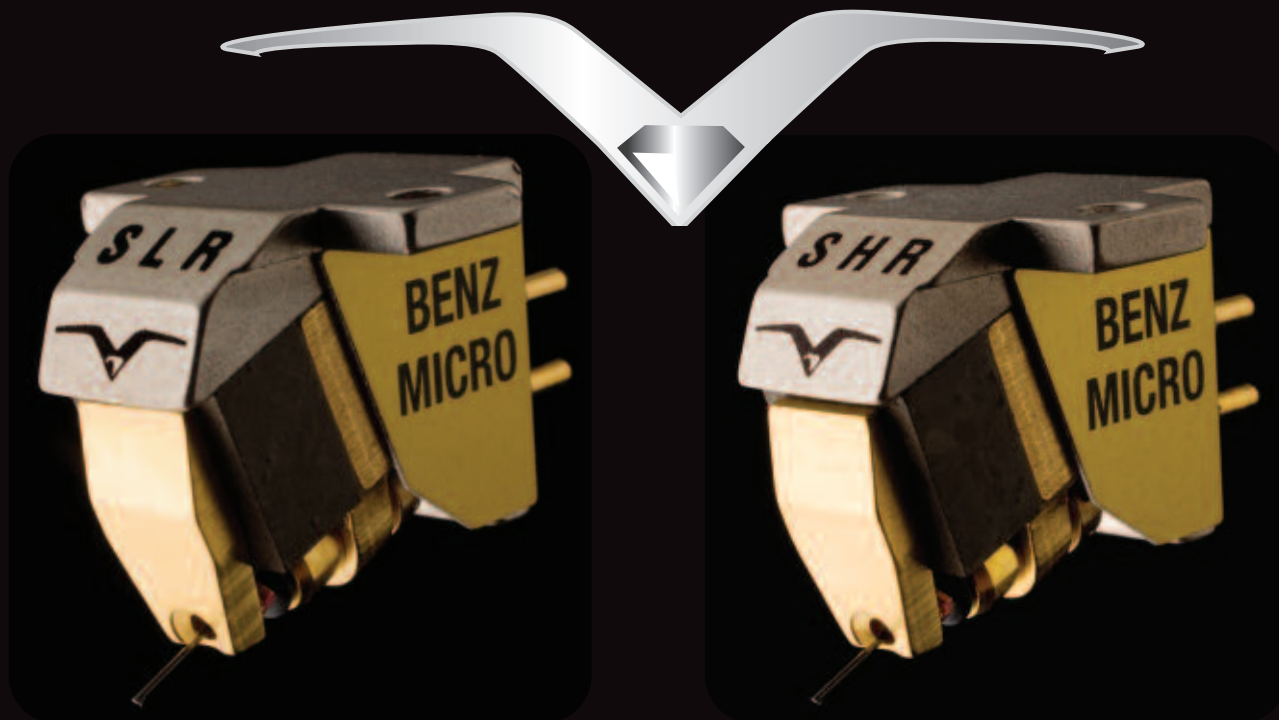

THE GULLWING HAS LANDED

Our homage to the classic Benz, the Gullwing is derived from our LP S Class, Ruby and Glider cartridges. Rhodium plated brass open-air body, Ruby generator with oversized Neodymium magnet and new Micro-ridge stylus. Available in both .35mV SLR (.35mV) and SHR (.8mV) versions.