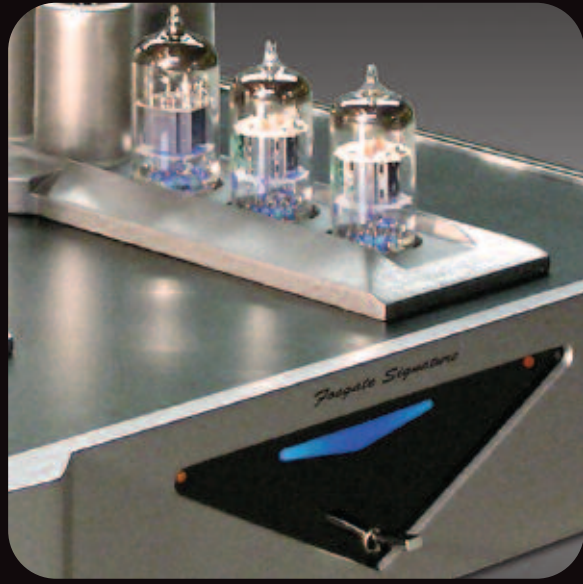

CELEBRATE 20 YEARS OF MUSIC

Fosgate Analog since 2009

Aesthetix since 1995

Graham Engineering since 1993

Clearaudio since 2001

Since 1990, Musical Surroundings has developed, imported, and distributed the finest in analog and tubes starting with Benz Micro phono cartridges. Our own Phenomena phono stage line was introduced in 1999 and Helius tonearms from England imported since 2008. We are proud to be associated with the leading designers in our industry: Albert Lukaschek (Benz), Bob Graham, Geoffrey Owen (Helius), Jim Fosgate, Jim White (Aesthetix), Mike Yee (Phenomena), and Peter Suchy (Clearaudio).